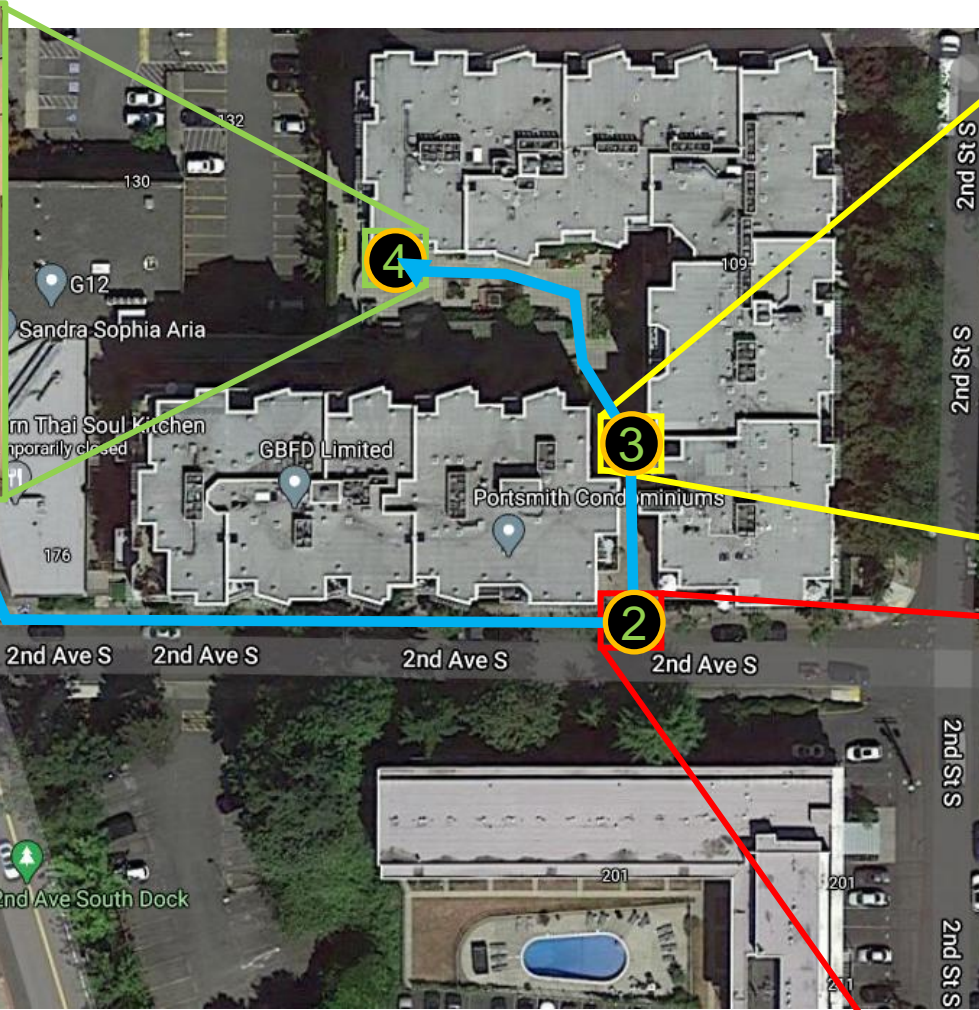

Portsmith Clubhouse Directions

Clubhouse (Back Left Wall)

Courtyard Entrance (2nd Street S)

- 1 From Kirkland Sailing Club Dock head up 2nd Street to the second garage
- 2 Enter the gate between the buildings (unlocks at 5:30 pm)
- 3 After entering the courtyard head to the far left corner
- 4 The clubhouse is the farthest left door on the far wall